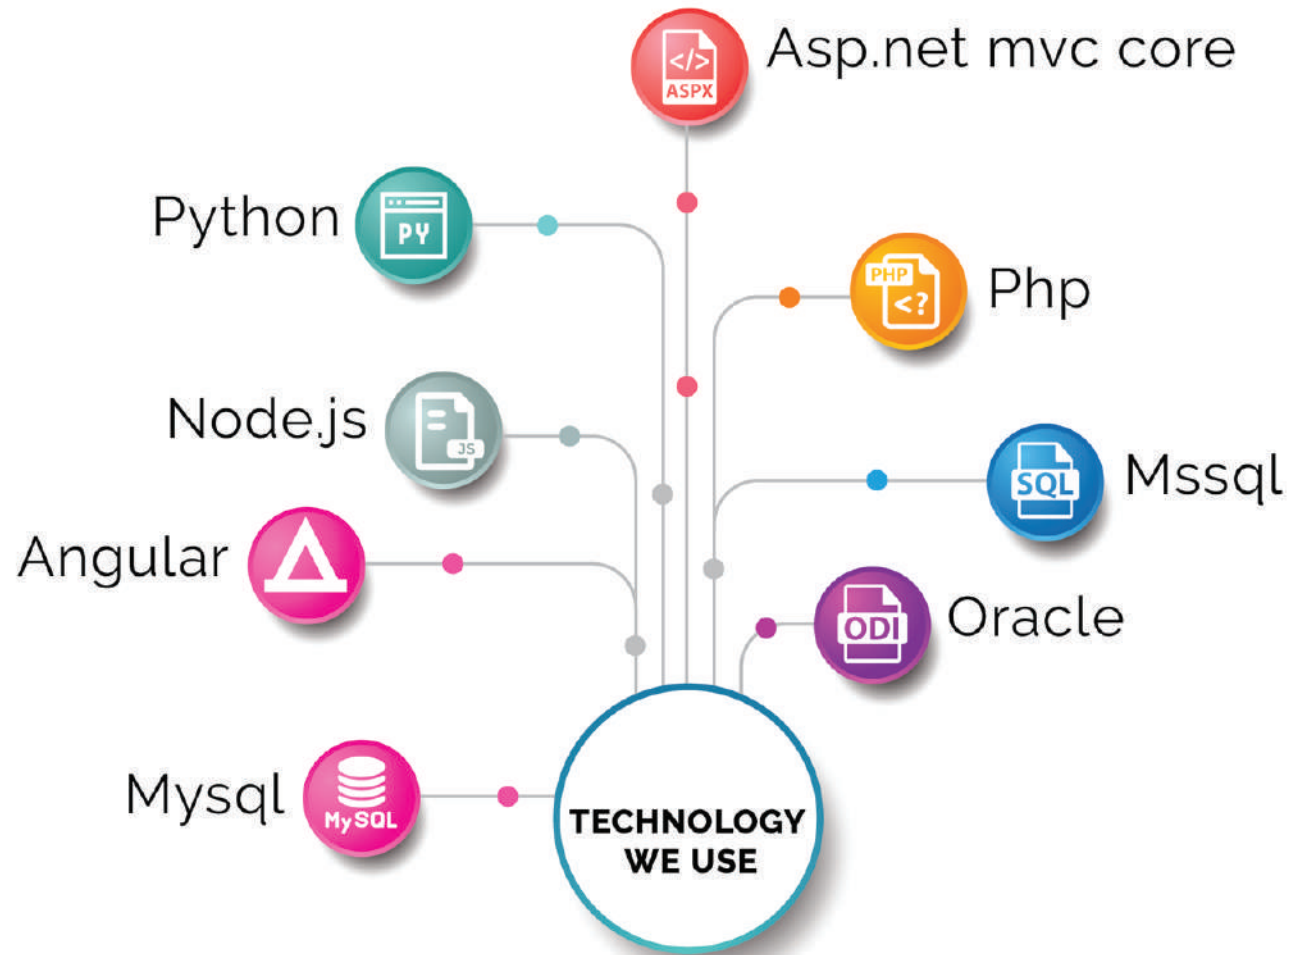

SME HRIS

CORPORATE HRIS

ENTERPRISE HRIS